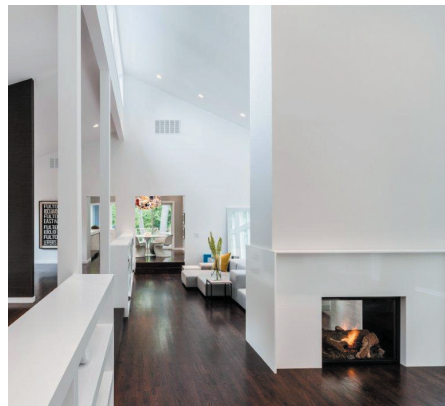

STREETER

952.449.9448

ASSOCIATES
Architectural
Builders